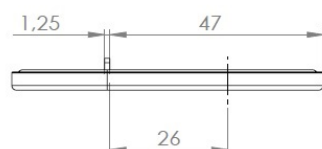

PRODUCT SHEET

Description:

Cover Plate Double F/Lock X-689 & 910, Matt Nickel Plated

Item number:

14.09.171-0

Units	Box	Carton	HS Code	Barcode
Pcs.	50	200	8301600090	 5704866046466

SISO A/S

Mileparken 11
DK-2740 Skovlunde
Denmark
VAT: 24786013