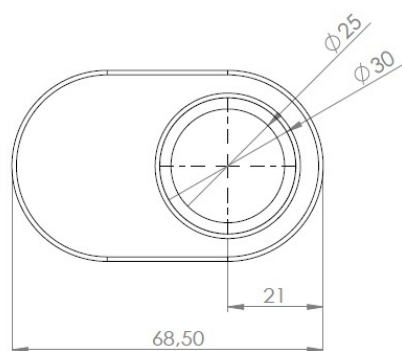

PRODUCT SHEET

Description:

Cover Plate Double F/Lock X-689 & 910, Matt Nickel Plated

Item number:

14.09.171-0

Units	Box	Carton	HS Code	Barcode
Pcs.	50	200	8301600090	 5704866046466

SISO A/S

Mileparken 11
DK-2740 Skovlunde
Denmark
VAT: 24786013